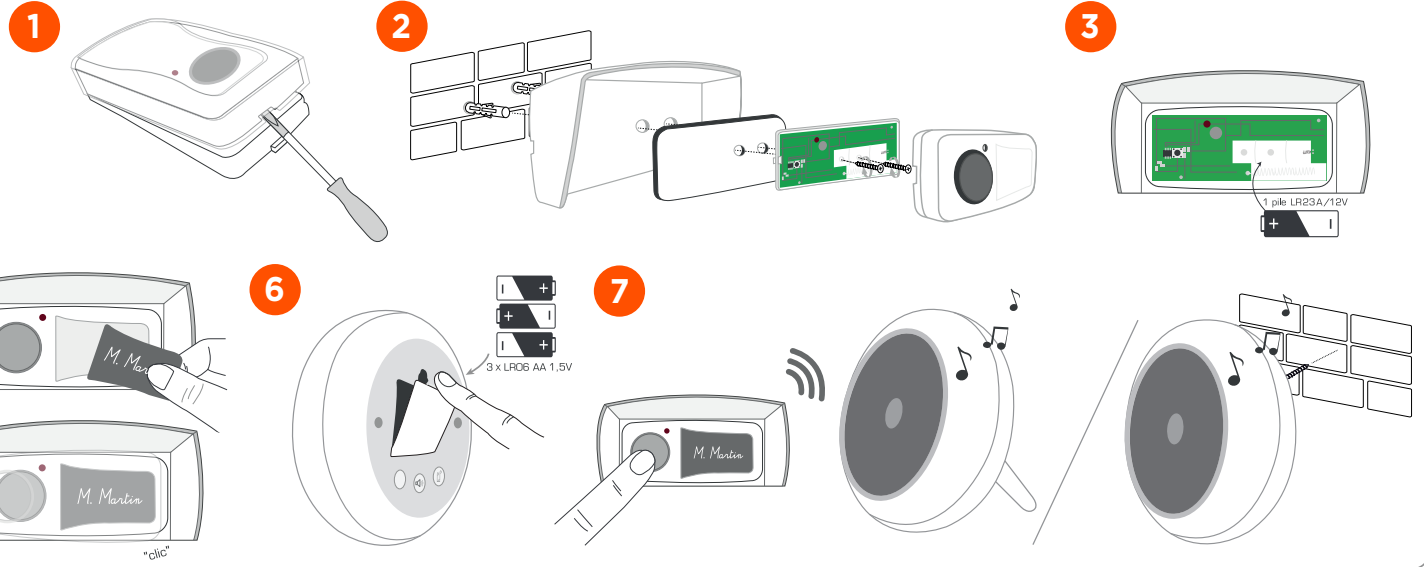

Déjà programmé et prêt à l'emploi
Already programmed and ready to use
Già programmato e pronto per l'uso
Ya programado y listo para usar
Bereits programmiert und gebrauchsfertig
Geprogrammeerd en gebruiksklaar

Réglages / Settings / Regolazioni / Ajustes / Einstellungen / Instellingen

Reprogrammation (si nécessaire) / Reprogramming (if necessary)
Riprogrammazione (se necessario) / Reprogramación (si es necesario)
Umprogrammierung (wenn nötig) / Herprogrammering (zo nodig)

1 **Volume**

0 1 2 3

2 **Mélodies**

1 Ding Dong	5 Water
2 Westminster	6 Caribbean
3 Space	7 Happy Hour
4 Zen	8 Elise

Reset

≈ 30 sec

≈ 5 sec